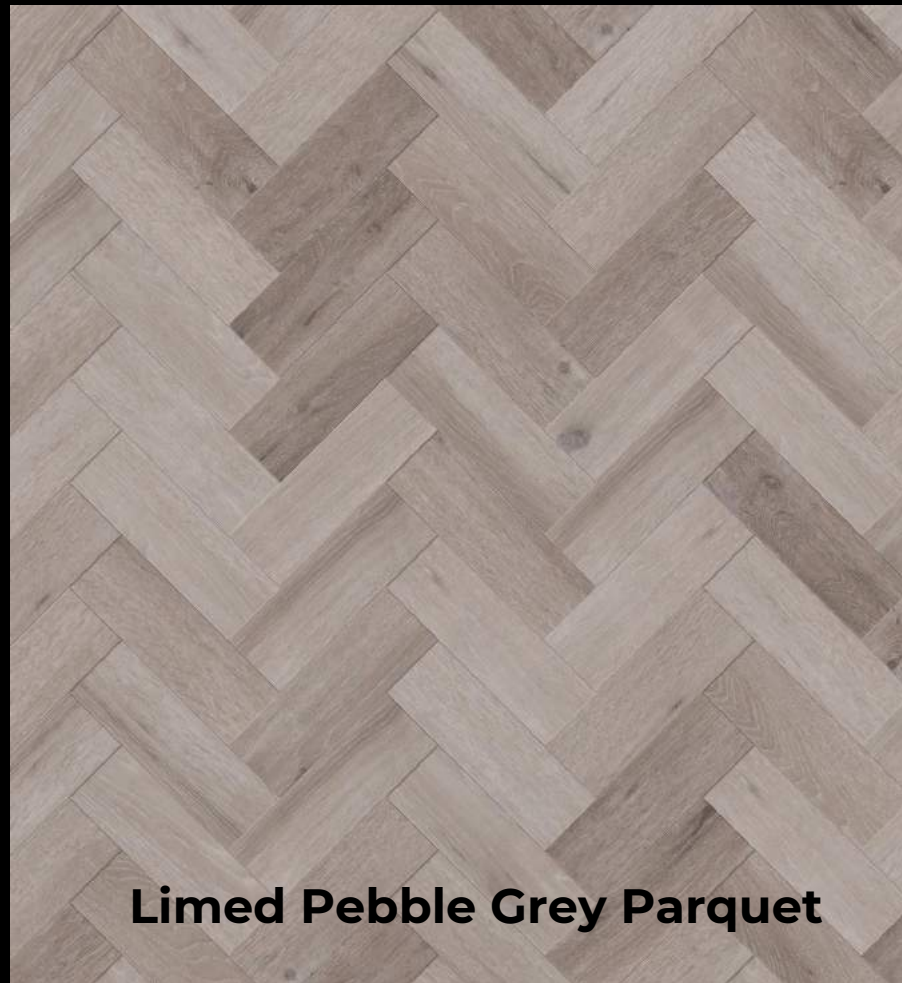

Limed Pebble Grey

Limed Pebble Grey

Limed Pebble Grey

A soft grey, with darker low lights and a subtle limed finish. This contemporary and modern wood will create a stunning space.

**Limed Pebble Grey Plank**

**Limed Pebble Grey Parquet**

# Limed Pebble Grey