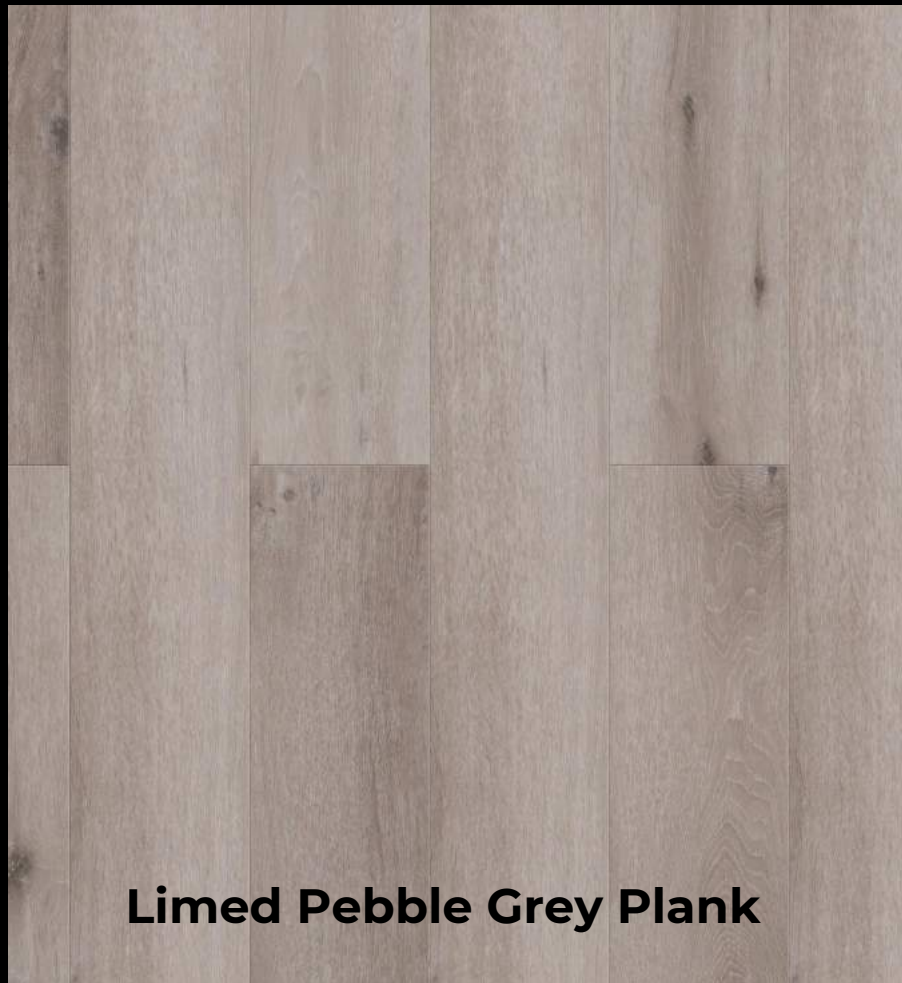

Limed Pebble Grey

Limed Pebble Grey

Limed Pebble Grey

A soft grey, with darker low lights and a subtle limed finish. This contemporary and modern wood will create a stunning space.

**Limed Pebble Grey Plank**